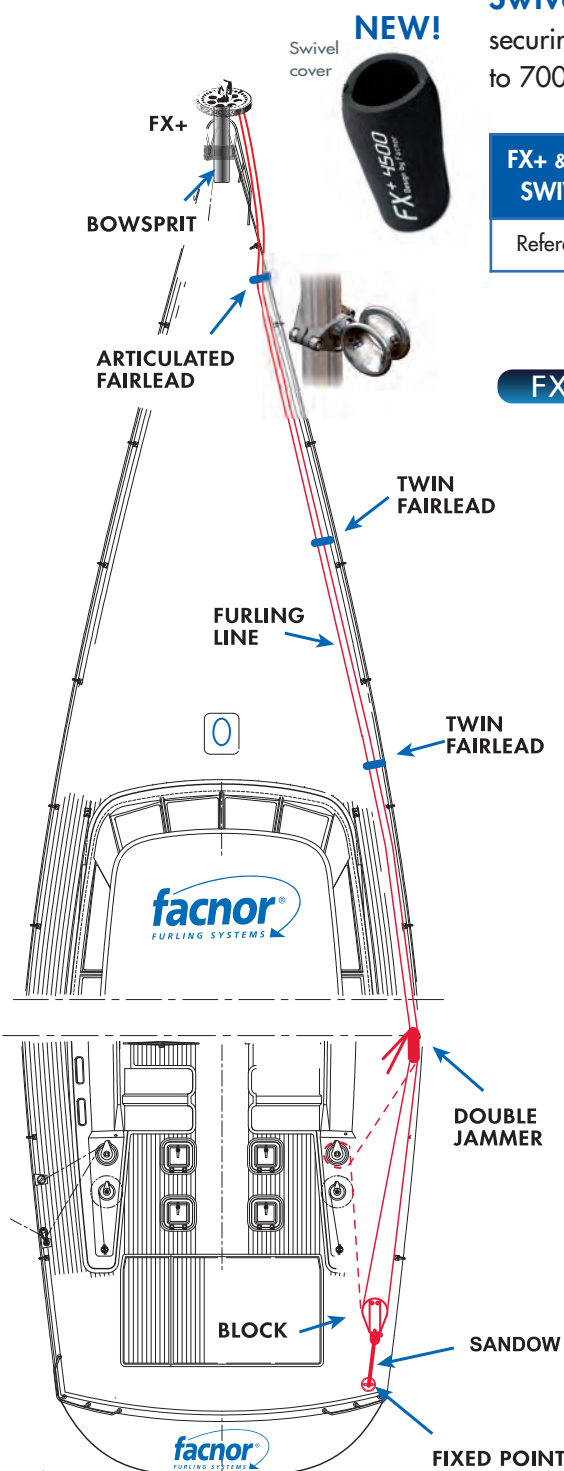

**COVERS FOR DRUM & SWIVEL**

**Continuous line drum covers :** the FX+ cover is ideal for protecting your continuous line furlers from deck impacts. The cover is made of padded PVC and assembled with thick and strong strips. Standard available for the FX+ 2500, FX+ 4500, FX+ 7000 (other cover models on request).

**NEW!**  
Swivel cover

FX+ & FXT SWIVEL	FX+ 900	FX+ 1500	FX+ 2500	FX+/FXT 4500	FX+/FXT 7000
Reference	29050010090	29050010150	29050010250	29050010450	29050010700

**FX+ CIRCUIT OF CONTINUOUS FURLING LINE**

**FX+ :** the circuit of continuous furling line is easy to install (see against) thanks to the articulated and twin fairleads (See p.12). The loop can be tightened and then secured with a double jammer.

With the different Facnor fairleads, the lines run clearly on the deck  
Above : articulated fairlead (left handside) et twin fairlead (right handside)

**SPliced FURLING LINE**

**Rope :** polyester /braided polyester rope  
Available :  $\varnothing$  6,  $\varnothing$  8,  $\varnothing$  10,  $\varnothing$  12  
Length : 12, 16, 20, 26, 32 m and other lengths on request