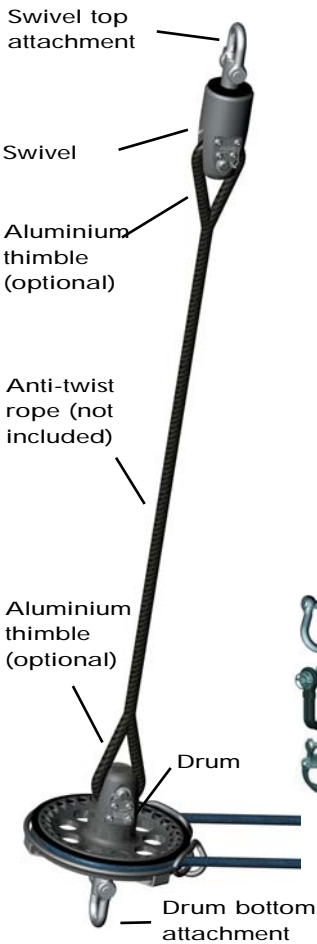

FX

GENNAKER & CODE 0
FURLERS
NEW
RANGE
by facnor

www.facnor.com

INSTALLATION NOTES

GENNAKER & CODE 0 FURLERS

1 - BOX CONTENT (to be checked upon reception)

Standard kit

+ 2 Types of attachments (top+bottom)*: depending on the furler model, the following attachments are included in the standard kit

Furler model	FX 900 E	FX 900	FX 1500	FX 2500	FX 4500	FX 7000	FX 12000	FX 20000
Bow shackle	x 2	x 1	x 1	x 1	x 1	x 1	x 1	x 1
Textile shackle	-	-	-	-	-	x 1	x 1	x 1
Snapshackle		x 1	x 1	x 1	x 1	-	-	-

* The optional attachments come in replacement of the standard attachments

+ FX Options

Spliced furling line

Aluminium thimble

Extra block (for 2-to-1 swivel or drum)

Spliced furling line	ø et long. / Modèle	FX 900 E	FX 900	FX 1500	FX 2500	FX 4500	FX 7000	FX 12000	FX 20000
*depending on the furler model, the following spliced furling line can be included as option 	ø 6 (1/4")	x 12 m (39') x 16 m (52')	x 12 m (39') x 16 m (52')	x 12 m (39') x 16 m (52')	-	-	-	-	-
	ø 8 (5/16")	-	-	-	x 16 m (52') x 20 m (65')	x 16 m (52') x 20 m (65')	x 16 m (52') x 20 m (65')	-	-
	ø 10-12 mm (13/32"- 1/2")	-	-	-	-	-	-	Length on request	-
	ø 12-14 mm (1/2 "-)	-	-	-	-	-	-	-	Length on request