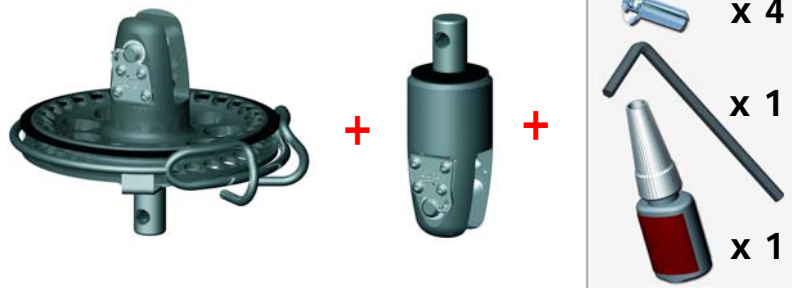

FX

GENNAKER & CODE 0
FURLERS
NEW
RANGE
by facnor

www.facnor.com

INSTALLATION NOTES

GENNAKER & CODE 0 FURLERS

1 - BOX CONTENT (to be checked upon reception)

Standard kit

+ 2 Types of attachments (top+bottom)*: depending on the furler model, the following attachments are included in the standard kit

Furler model	FX 900 E	FX 900	FX 1500	FX 2500	FX 4500	FX 7000	FX 12000	FX 20000
Bow shackle	x 2	x 1	x 1	x 1	x 1	x 1	x 1	x 1
Textile shackle	-	-	-	-	-	x 1	x 1	x 1
Snapshackle		x 1	x 1	x 1	x 1	-	-	-

* The optional attachments come in replacement of the standard attachments

+ FX Options

Spliced furling line

Aluminium thimble

Extra block (for 2-to-1 swivel or drum)

Spliced furling line	ø et long. / Modèle	FX 900 E	FX 900	FX 1500	FX 2500	FX 4500	FX 7000	FX 12000	FX 20000
*depending on the furler model, the following spliced furling line can be included as option 	ø 6 (1/4")	x 12 m (39') x 16 m (52')	x 12 m (39') x 16 m (52')	x 12 m (39') x 16 m (52')	-	-	-	-	-
	ø 8 (5/16")	-	-	-	x 16 m (52') x 20 m (65')	x 16 m (52') x 20 m (65')	x 16 m (52') x 20 m (65')	-	-
	ø 10-12 mm (13/32"- 1/2")	-	-	-	-	-	-	Length on request	-
	ø 12-14 mm (1/2 "-)	-	-	-	-	-	-	-	Length on request