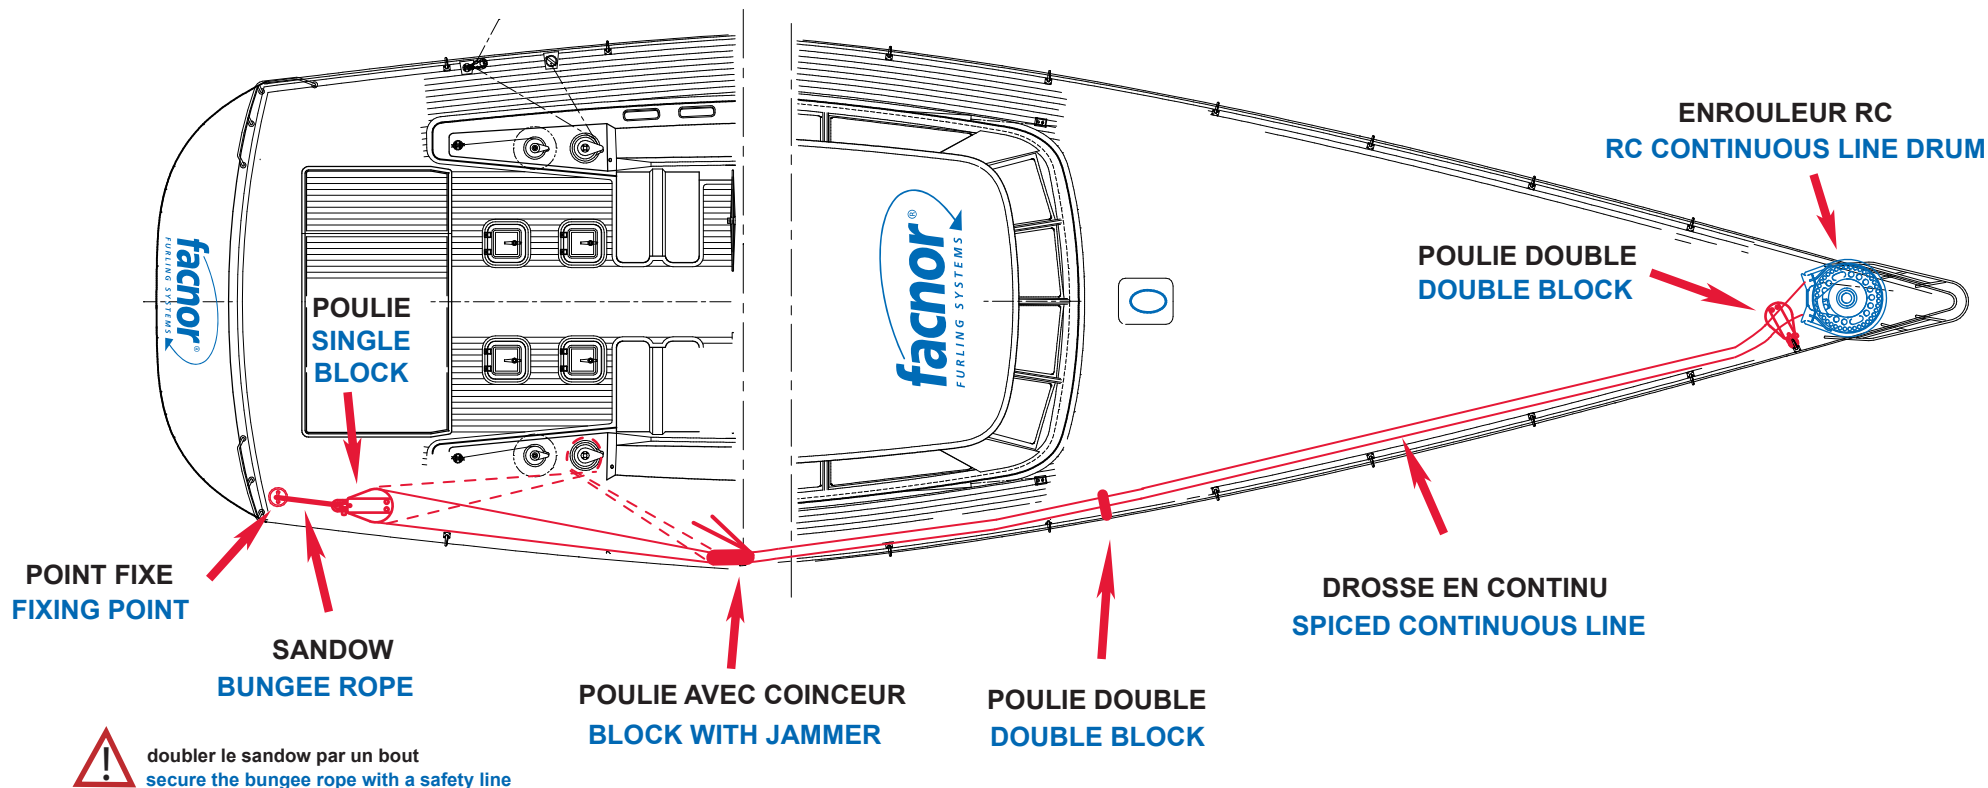

SUGGESTION DE MONTAGE DE DROSSE D'ENROULEUR RC

SUGGESTED INSTALLATION FOR THE CONTINUOUS FURLING LINE (RC REEFING SYSTEM)

www.facnor.com

New
facnor
furling
concept
RC