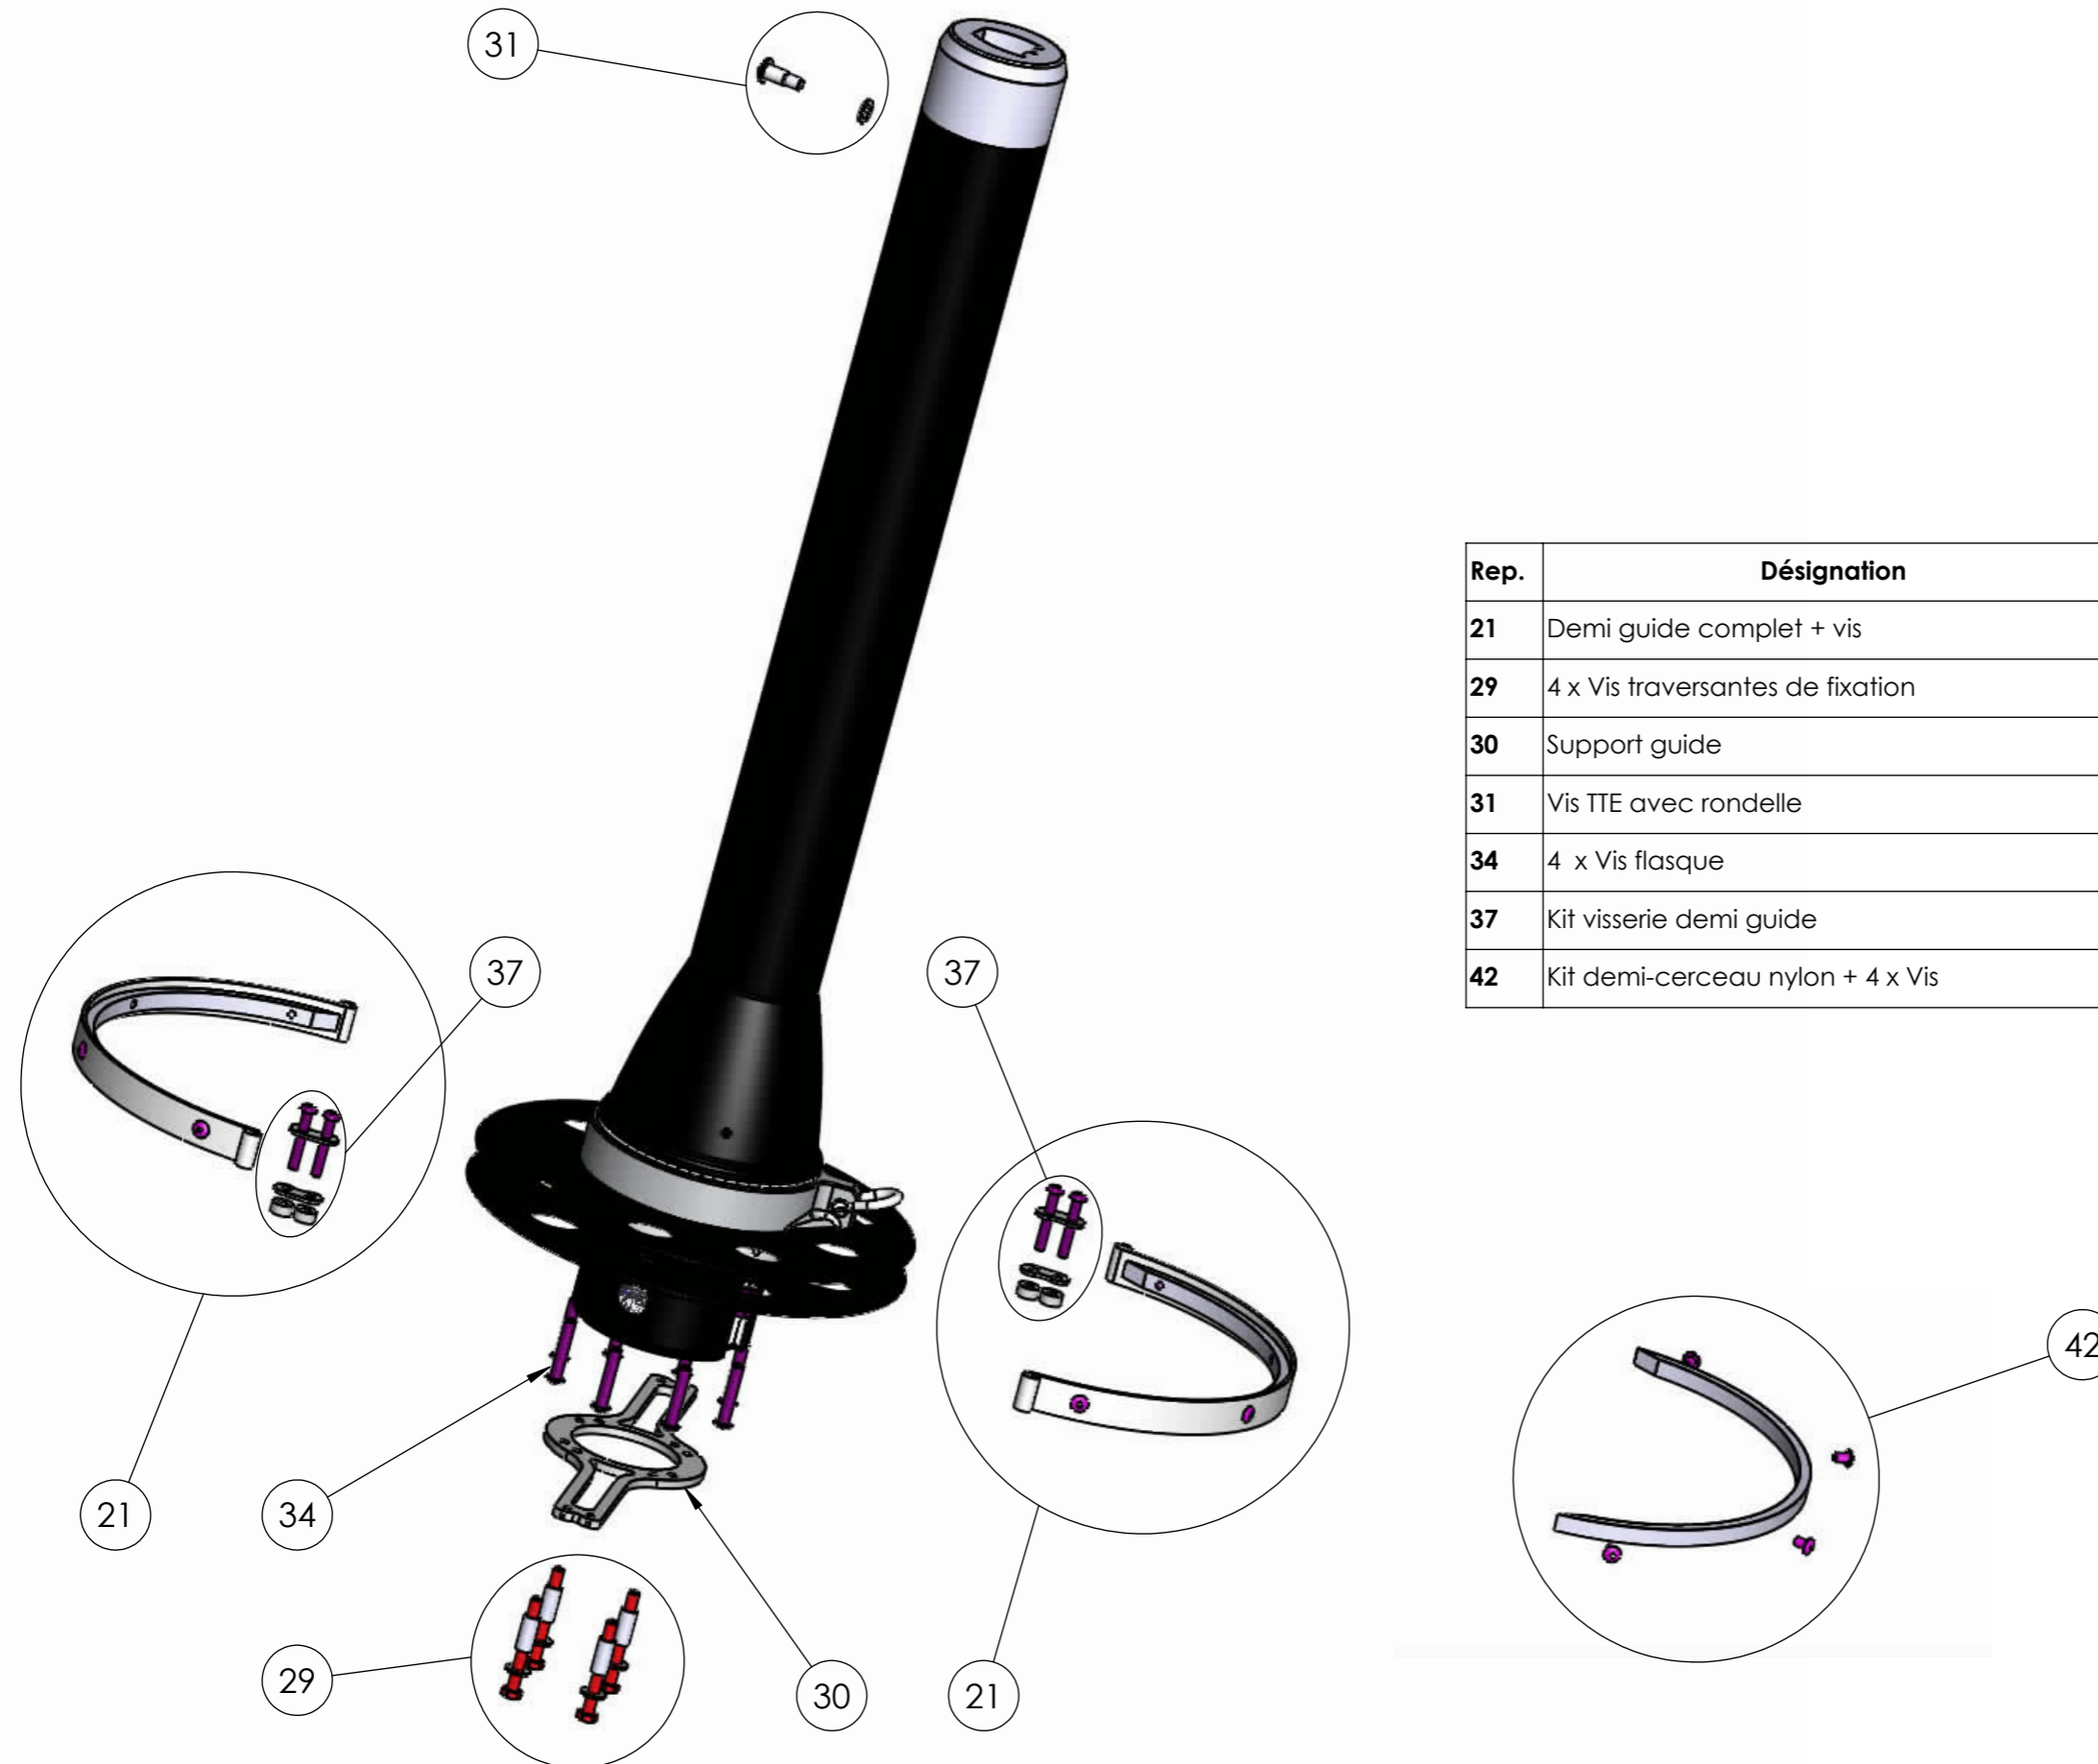

**ECLATE "ENROULEURS FD" - PIECES DETACHEES /  
EXPLODED VIEW OF "FD FURLING SYSTEM" - SPARE PARTS**

Rep.	Désignation	Description
21	Demi guide complet + vis	Complete half guide + screws
29	4 x Vis traversantes de fixation	4 x fixation crossing screws
30	Support guide	Guide fixation plate
31	Vis TTE avec rondelle	Screw with washer for telescopique section
34	4 x Vis flasque	Screw set for plate
37	Kit visserie demi guide	Screw set for half guide
42	Kit demi-cerceau nylon + 4 x Vis	Half nylon ring + 4 x screw