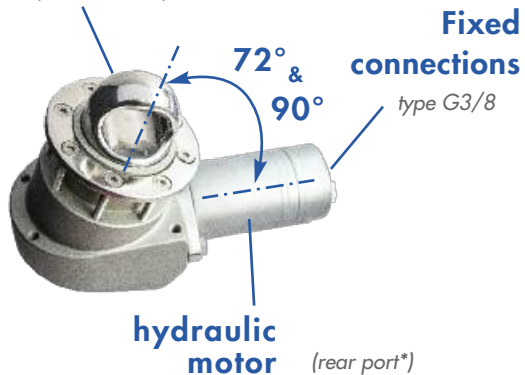

Rotating padeye with lashing eye

(stainless steel)

Upper stainless steel fixing flange

(Through deck optional tailor-made flange according deck thickness)