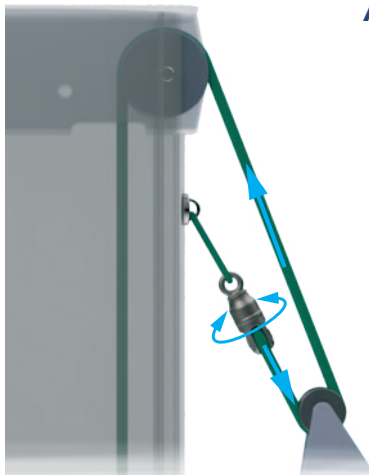

Anti-twist swivel for Spinnaker : For Spinnaker or Mainsail halyards

- Anti-twist
- Simple & compact
- Duplex stainless steel or titanium
(4T5 only)
- 1T5 / 2T5 / 4T5

(See also page 56)

ANTI-TWIST SWIVEL